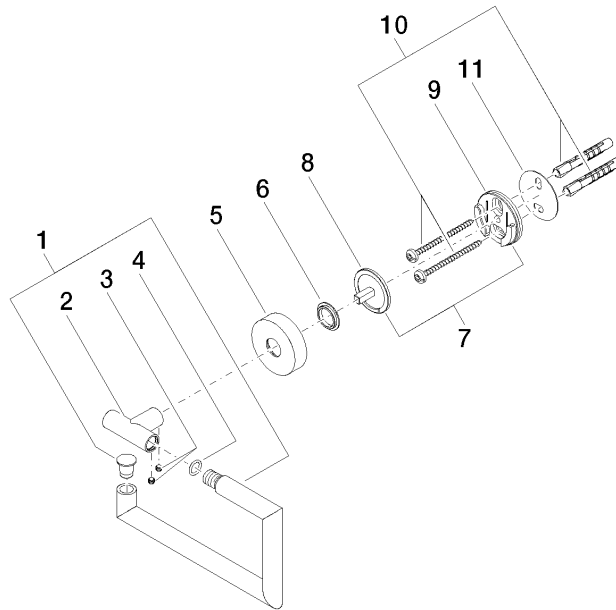

83 500 979

- width 150mm
- height 95 mm
- rosette Ø 40 mm
- 40mm projection

Fits: LISSÉ, META

	Light Gold	83 500 979-26
	Chrome	83 500 979-00
	Brushed Platinum	83 500 979-06
	Dark Chrome	83 500 979-19
	Brushed Light Gold	83 500 979-27
	Matte Black	83 500 979-33
	Brushed Bronze	83 500 979-42
	Brushed Champagne (22kt Gold)	83 500 979-46
	Champagne (22kt Gold)	83 500 979-47
	Brushed Chrome	83 500 979-93
	Brushed Dark Platinum	83 500 979-99

83 500 979

mm [inches]

83 500 979

Parts for other finishes can be found here: [Chrome](#)

Spare parts list

No.	Item Number	Name	Quantity used	Delivery time
1	90 28 22 626 00-26	holder	1	30
2	05 17 97 561 01-26	holder	1	60
3	90 31 11 038 00 90	pin	2	2
4	90 14 10 060 00 90	seal	1	2
5	08 27 97 500-26	rosette	1	60
6	08 30 11 516 90	ring	1	2
7	05 17 97 501 01 90	fixing set	1	2
8	08 17 97 559 90	holder	1	2
9	08 17 97 501 07	holder	1	2
10	05 30 31 025 00 90	fixing set	1	2
11	05 30 11 519 00 90	disc	1	2